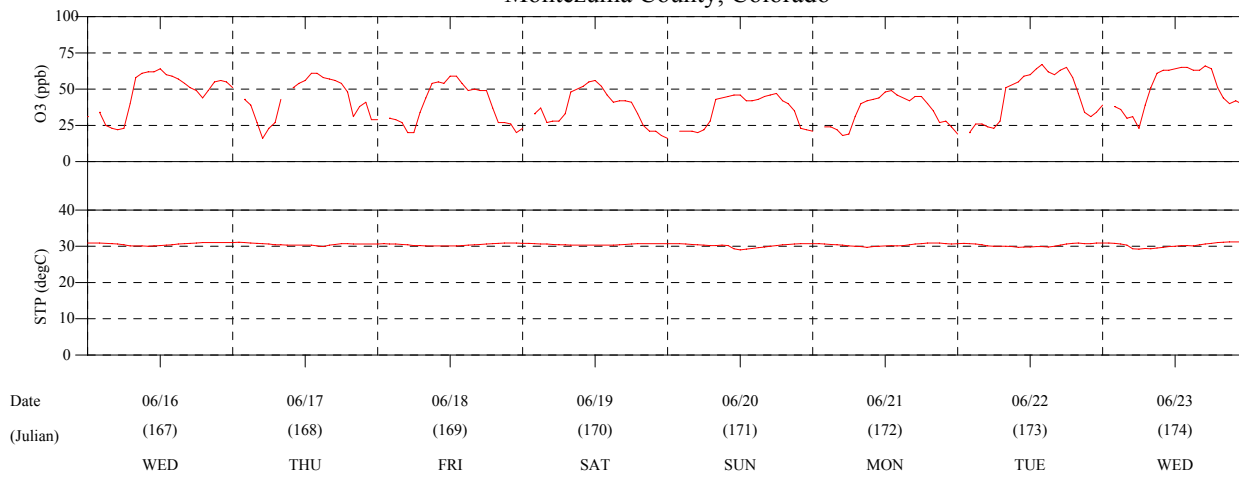

Montezuma County, Colorado

June 2010