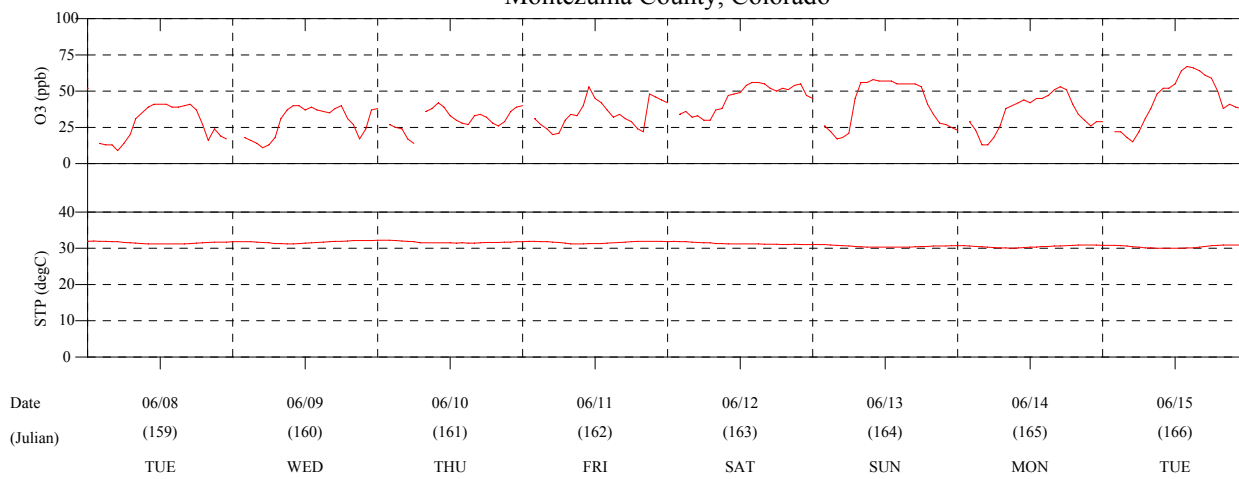

Montezuma County, Colorado

June 2010