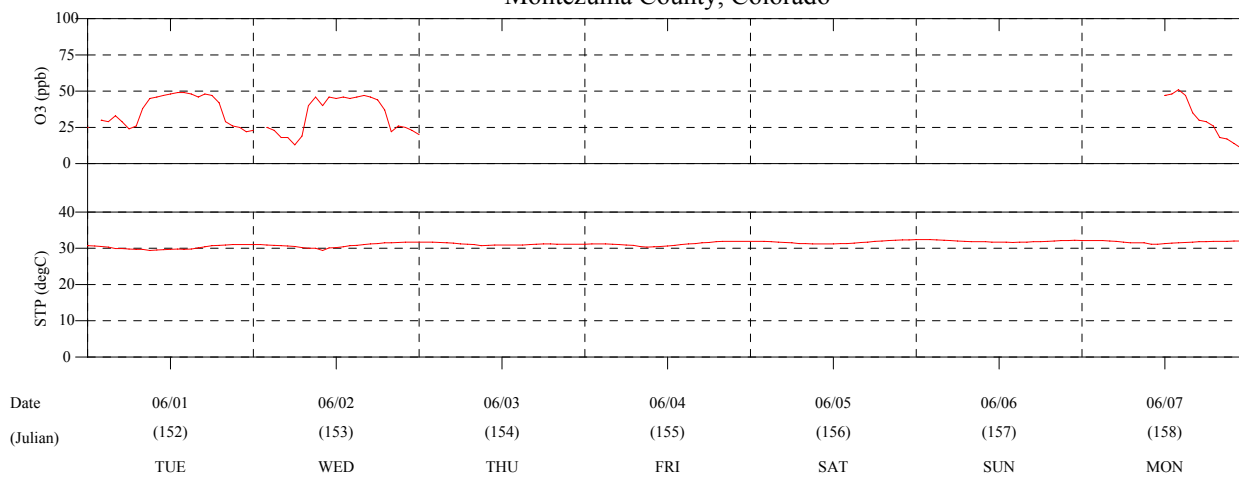

Montezuma County, Colorado