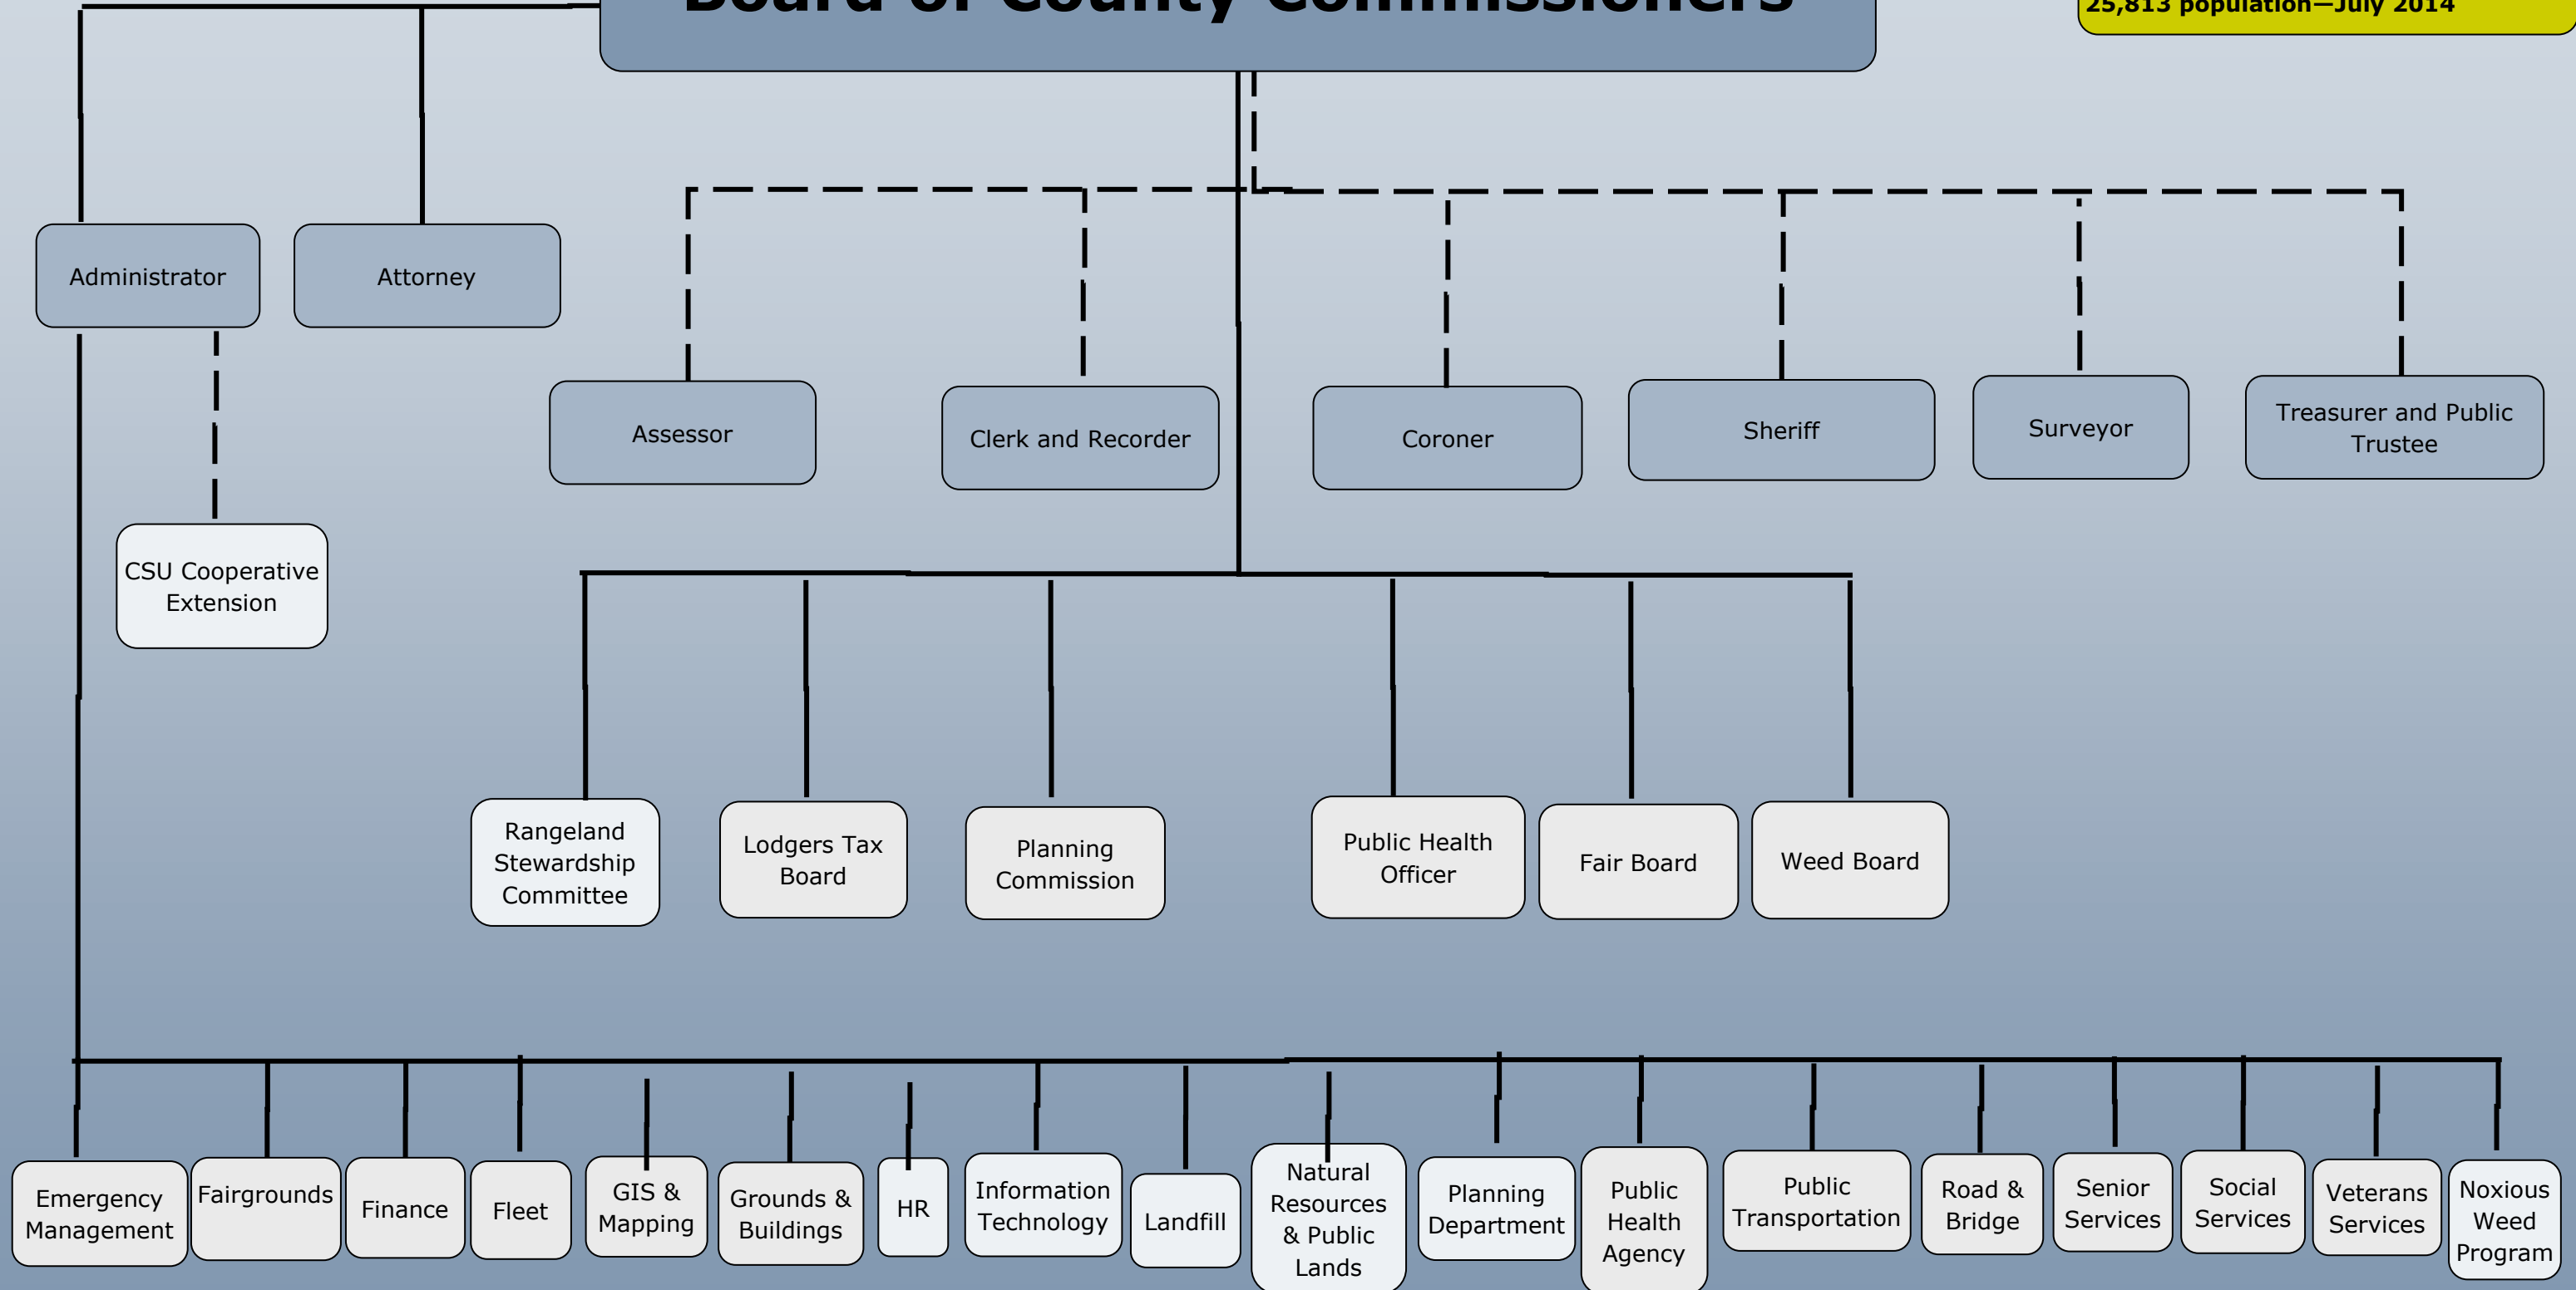

# Montezuma County Organizational Chart

Founded April 16, 1889

25,813 population—July 2014

## Board of County Commissioners

----- = Budgeting Authority Only  
5/9/2016