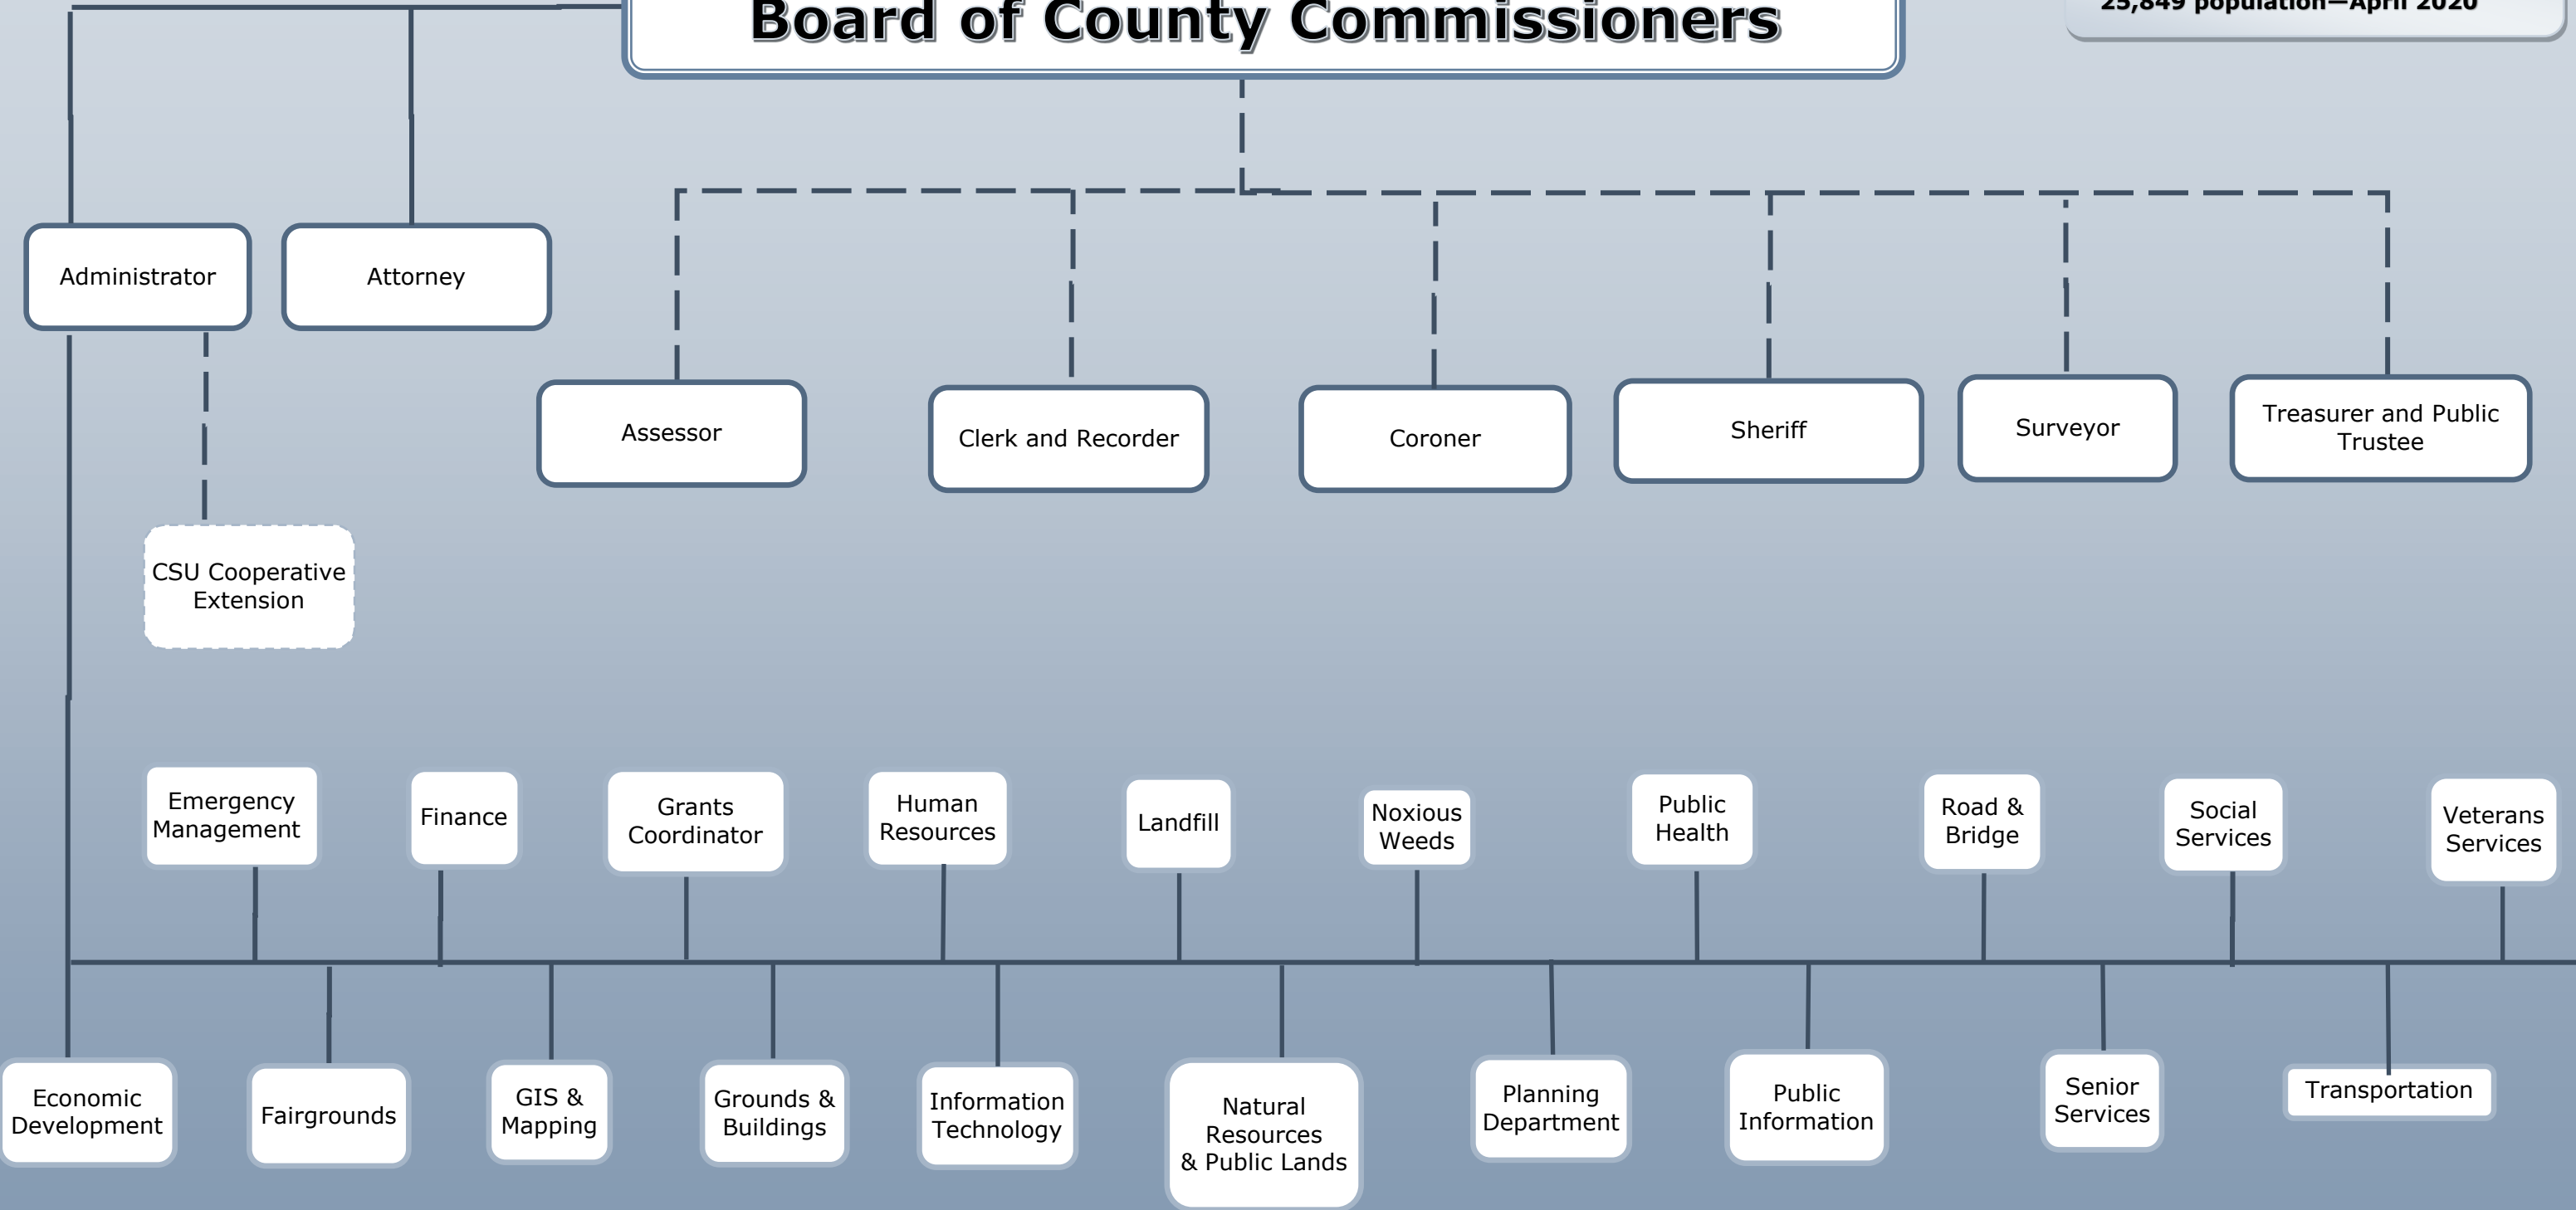

Montezuma County Organizational Chart

Founded April 16, 1889
25,849 population—April 2020

Board of County Commissioners

----- = Budgeting Authority Only
Revised 2/2023