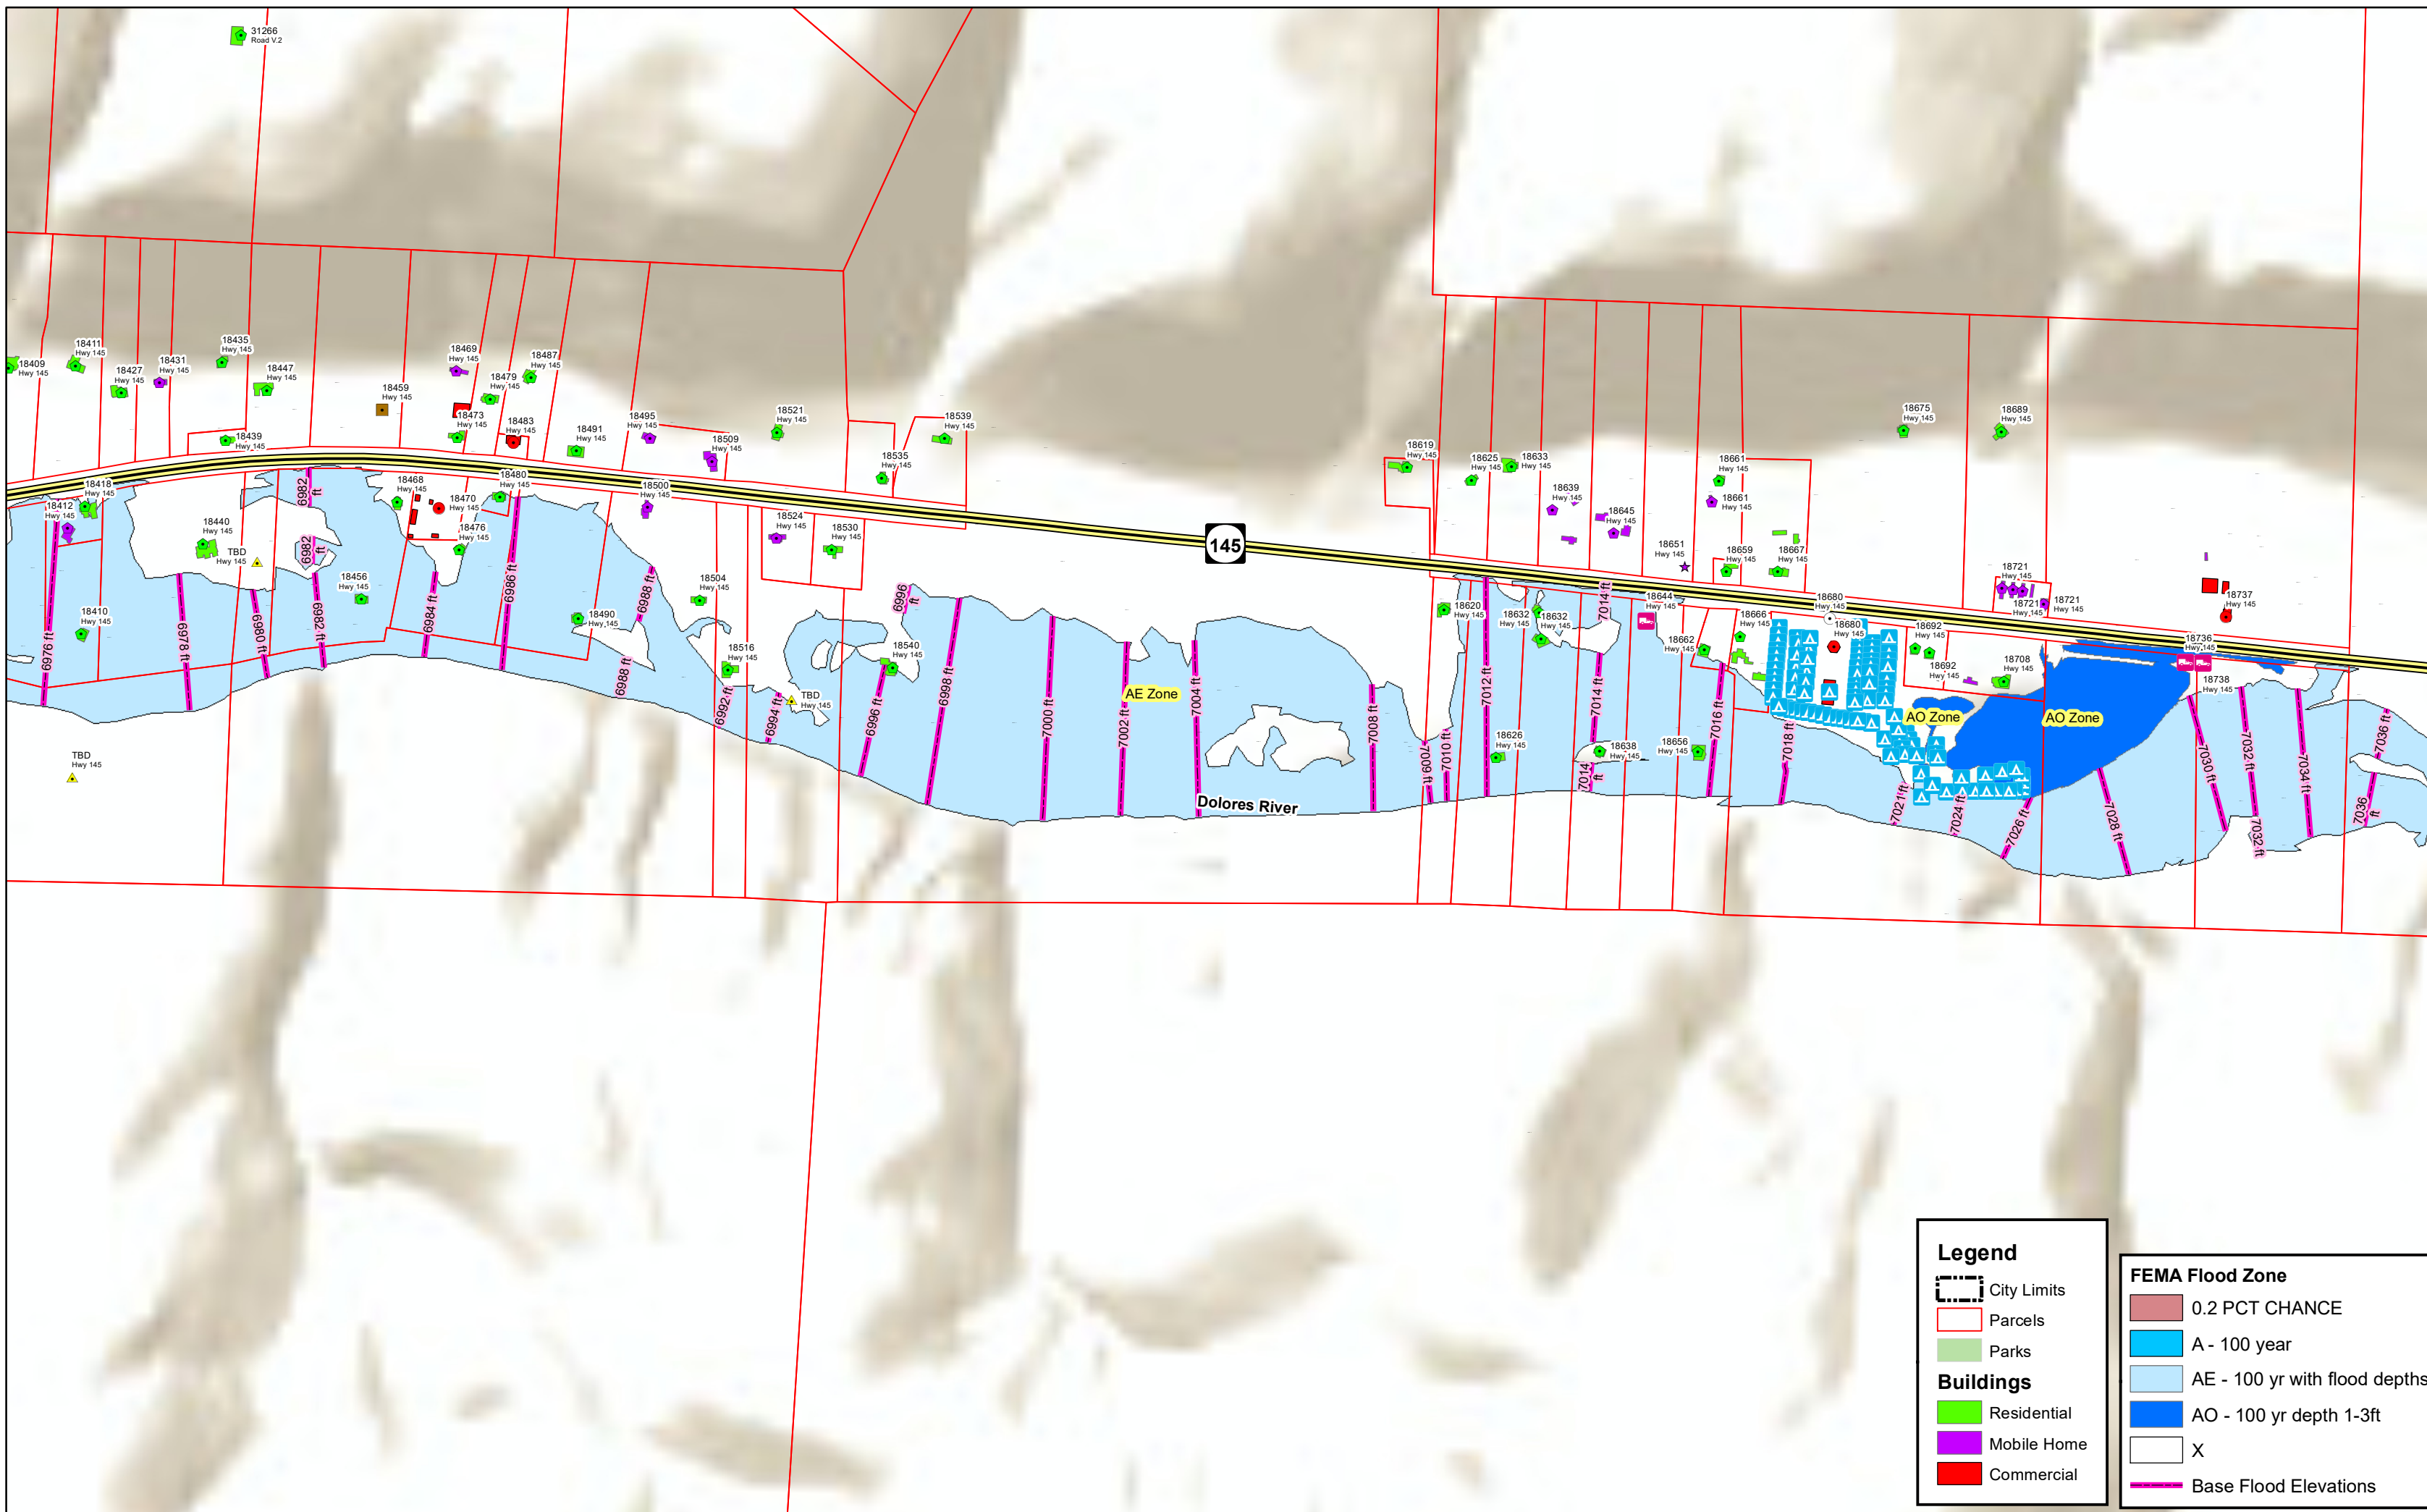

Town of Dolores Colorado - Flood Zones

Map Printed April 2023

FEMA Flood Zones as Adopted 9/22/2008

Legend	
	City Limits
	Parcels
	Parks
Buildings	
	Residential
	Mobile Home
	Commercial
	Base Flood Elevations

FEMA Flood Zone	
	0.2 PCT CHANCE
	A - 100 year
	AE - 100 yr with flood depths
	AO - 100 yr depth 1-3ft
	X
	Base Flood Elevations

East of Town of Dolores Colorado - Flood Zones

Map Printed April 2019
FEMA Flood Zones as Adopted 9/22/2008

Legend

- City Limits
- Parcels
- Parks
- Buildings**
- Residential
- Mobile Home
- Commercial

FEMA Flood Zone

- 0.2 PCT CHANCE
- A - 100 year
- AE - 100 yr with flood depths
- AO - 100 yr depth 1-3ft
- X
- Base Flood Elevations