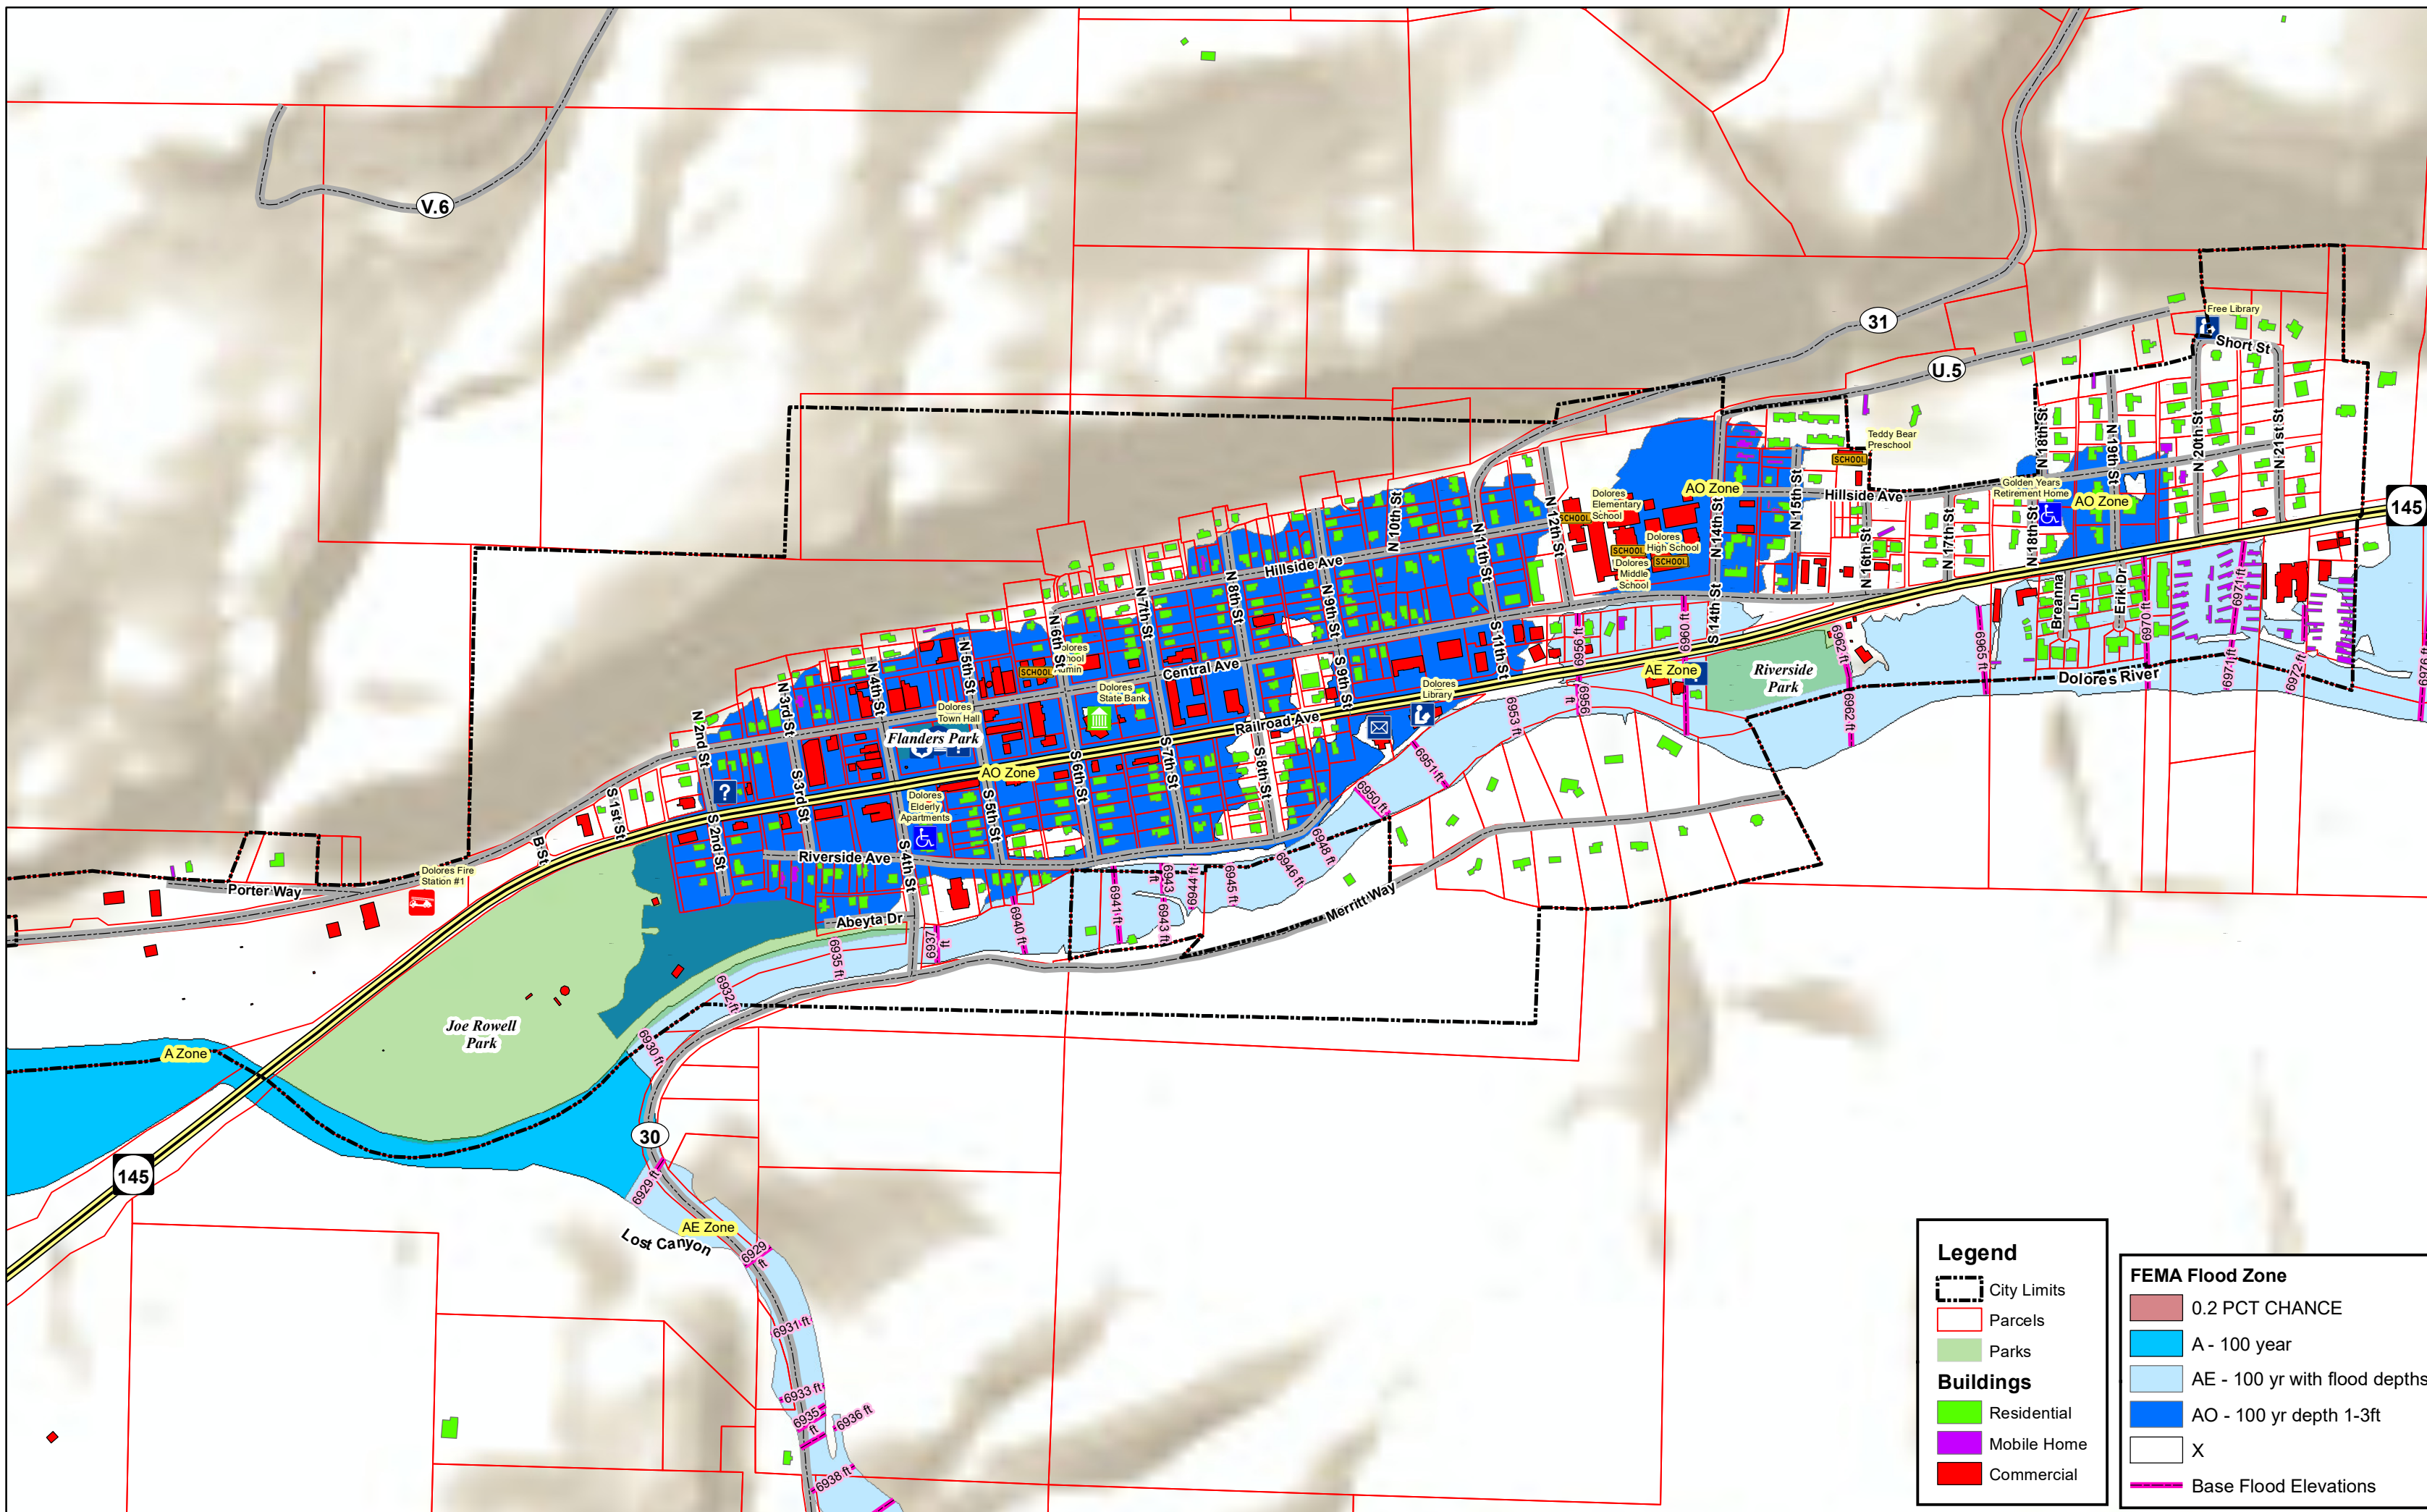

Town of Dolores Colorado - Flood Zones

Map Printed April 2023

FEMA Flood Zones as Adopted 9/22/2008

Legend	
	City Limits
	Parcels
	Parks
Buildings	
	Residential
	Mobile Home
	Commercial
	Base Flood Elevations

FEMA Flood Zone	
	0.2 PCT CHANCE
	A - 100 year
	AE - 100 yr with flood depths
	AO - 100 yr depth 1-3ft
	X
	Base Flood Elevations

East of Town of Dolores Colorado - Flood Zones

Map Printed April 2019
FEMA Flood Zones as Adopted 9/22/2008

Legend

- City Limits
- Parcels
- Parks
- Buildings**
- Residential
- Mobile Home
- Commercial

FEMA Flood Zone

- 0.2 PCT CHANCE
- A - 100 year
- AE - 100 yr with flood depths
- AO - 100 yr depth 1-3ft
- X
- Base Flood Elevations